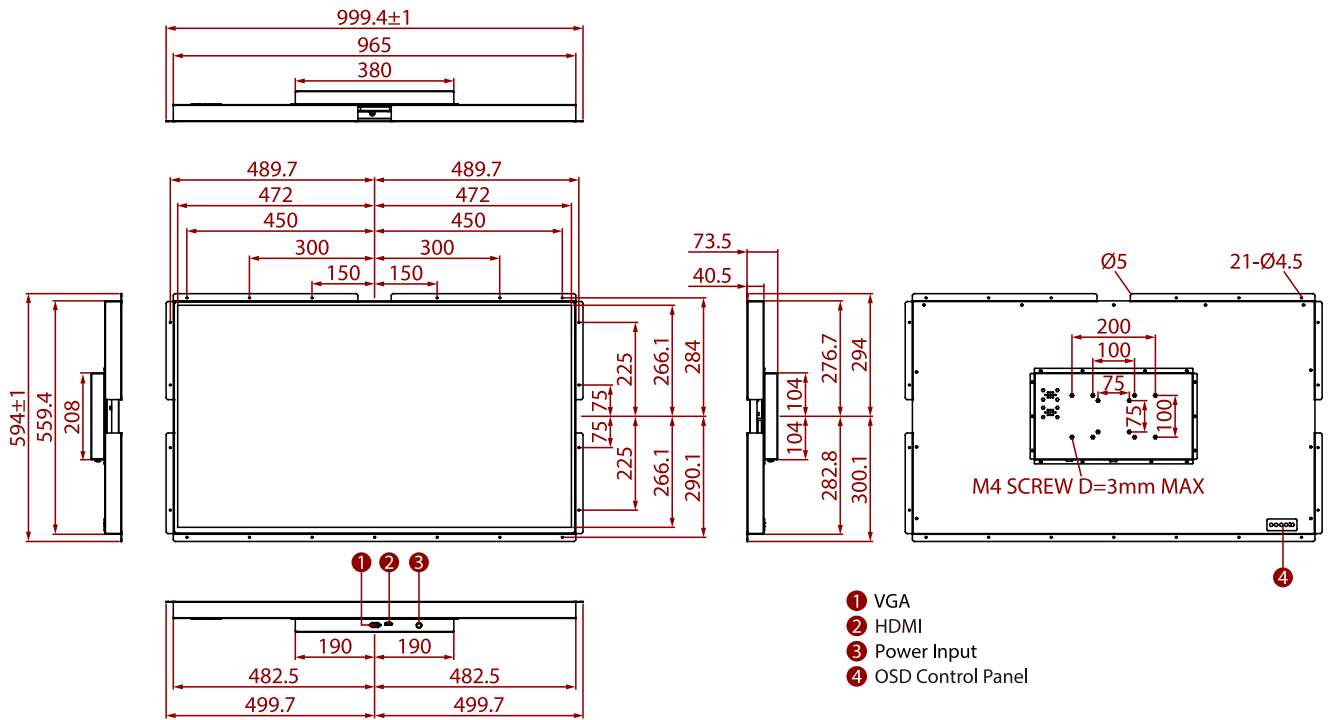

W43L300-OFA1

43" Open Frame Display

KEY FEATURES

- 43", 1920 x 1080
- VGA and HDMI input
- Open frame
- VESA mount

SPECIFICATIONS

Display	
Resolution	1920x1080
Contrast Ratio	4000:1
Display Color	16.7M Colors
Active Area	940.896x529.254 mm
Size	42.5 inches
Panel Brightness	500 nits
View Angles	89,89,89,89
Touch / Glass	Protection Glass (Optional)
Environment	
Operating Humidity	10% to 90% RH, Non-Condensing
Storage Temperature	-10°C to 60°C
Operating Temperature	0°C to 50°C
Certification	
Certification	CE, FCC
IO Ports	
Video	1 x VGA 1 x HDMI (Optional) 1 x DVI (Optional)
Audio	Audio line in (3.5mm) (Optional) 2 x Speaker (Optional)
Mechanical	
Dimension	999.4 x 594 x 73.5 mm
Enclosure	Metal
Mounting	VESA Mount/ Rear Mount
Cooling System	Fanless Design
Accessory	
Accessory	1 x VGA cable 1 x HDMI cable 100~240V AC to DC Adapter Power Cord Manual VESA screws(Varies by product)
Optional Accessory	Remote Controller (Optional,Varies by product)
Power	
Power Rating	24V DC in
Control	
Button	5 Keys: -, +, Power, Esc, Enter

DIMENSIONS UNIT:MM

NOTE

1. This is a simplified drawing and some components are not marked in detail.
2. Please contact our sales representative if you need further product information.
3. All specifications are subject to change without prior notice.
4. The product shown in this datasheet is a standard model. For diagrams that contain customized or optional I/O, please contact the Winmate Sales Team for more information.